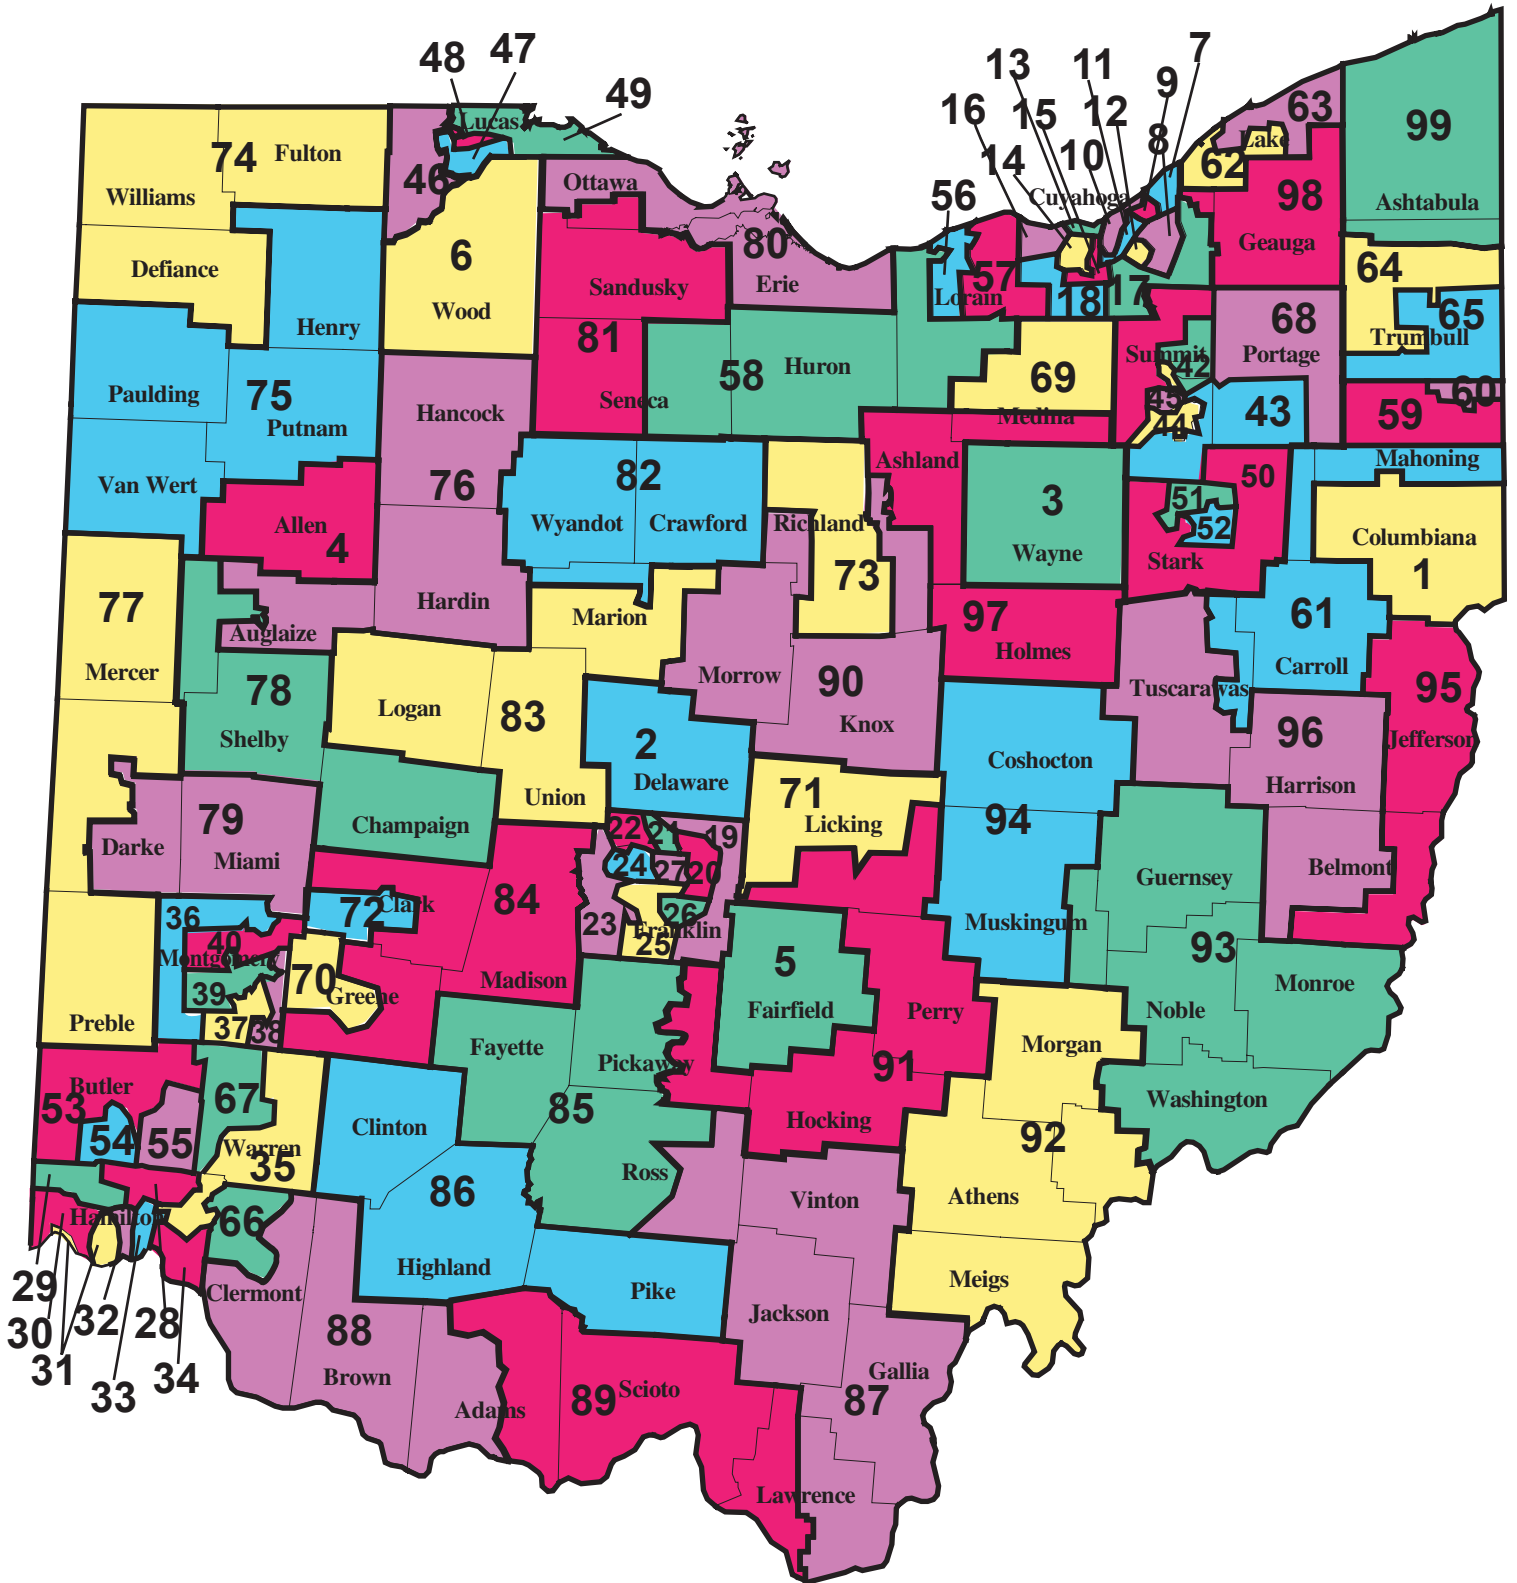

2002 - 2012  
Ohio House Districts Map

J. Kenneth Blackwell  
Ohio Secretary of State